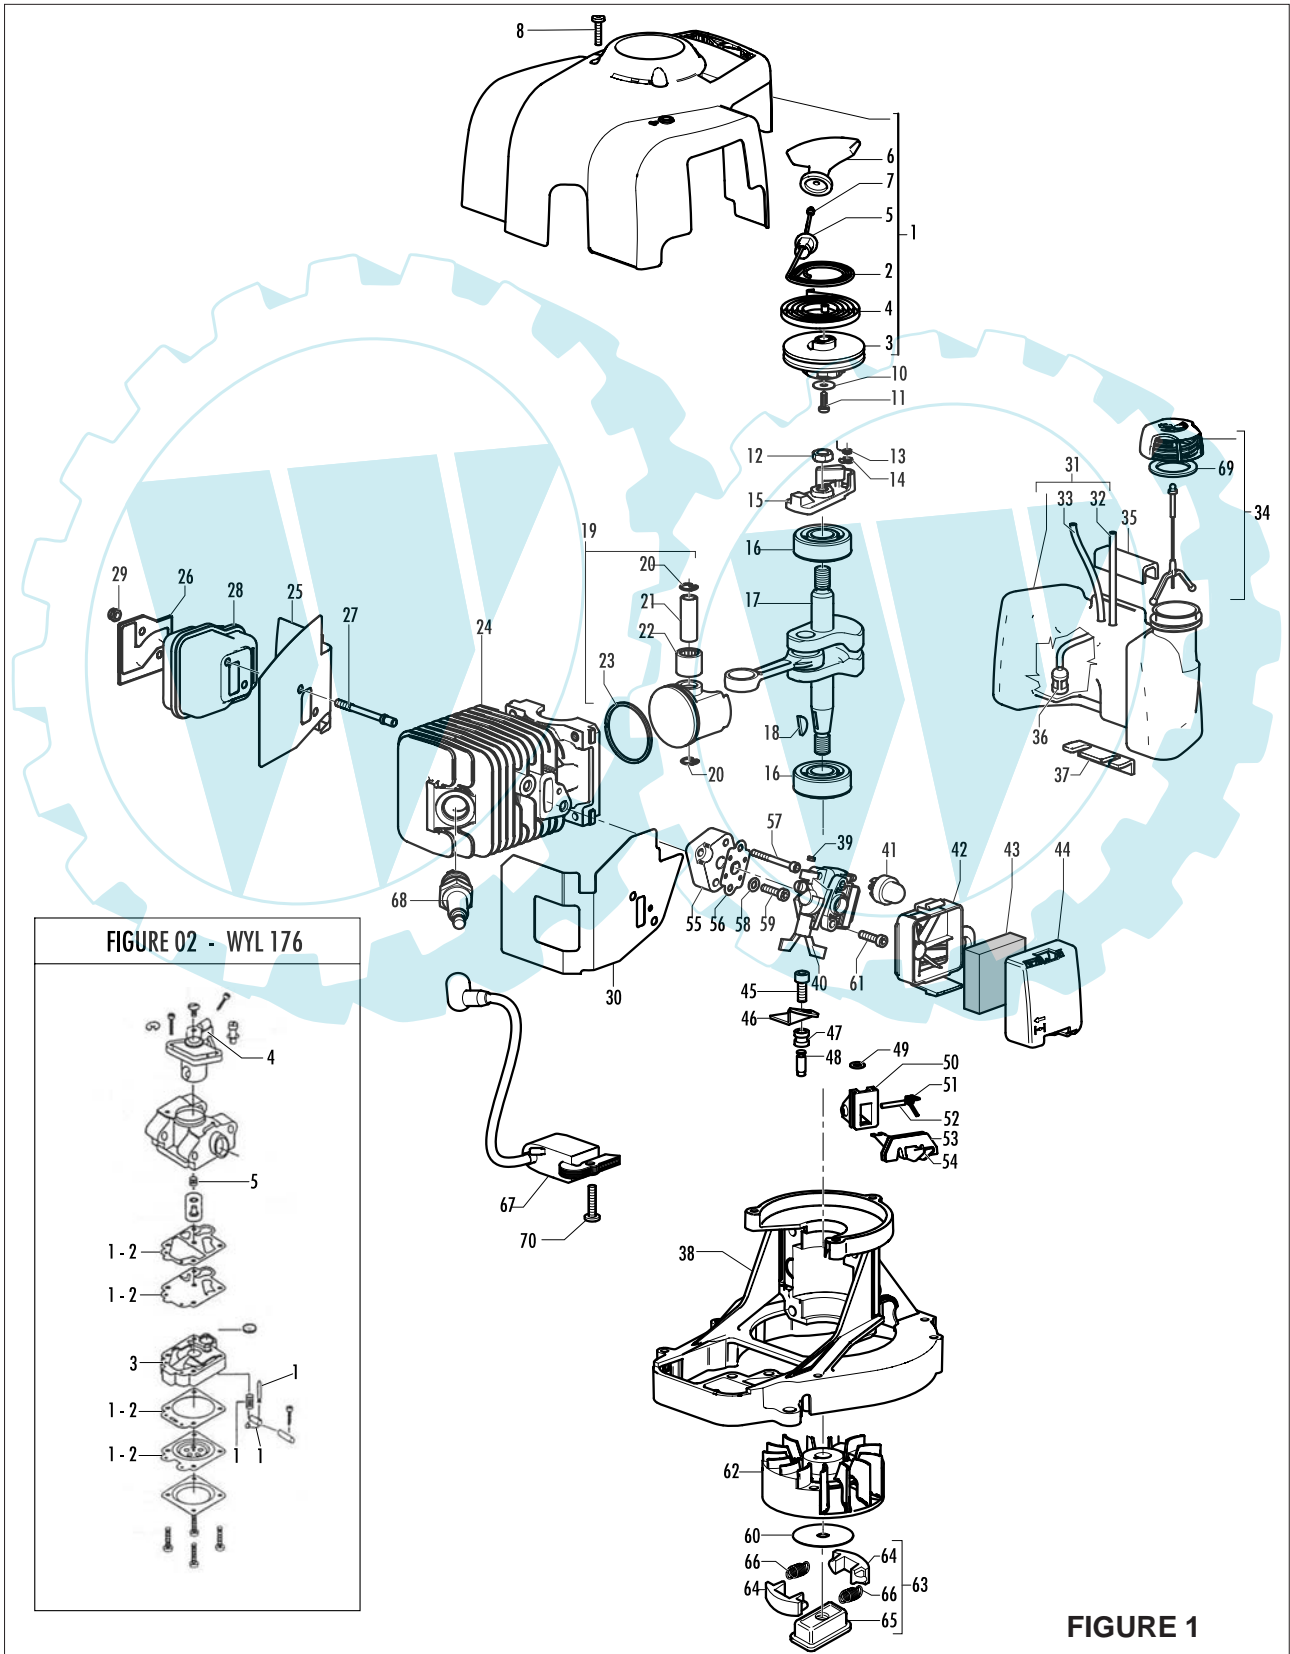

brand	PARTNER

date	MAY/03	SHEET 1/4

Model	Prefix
HG 63	01

Product number
953900407

FIGURE 1