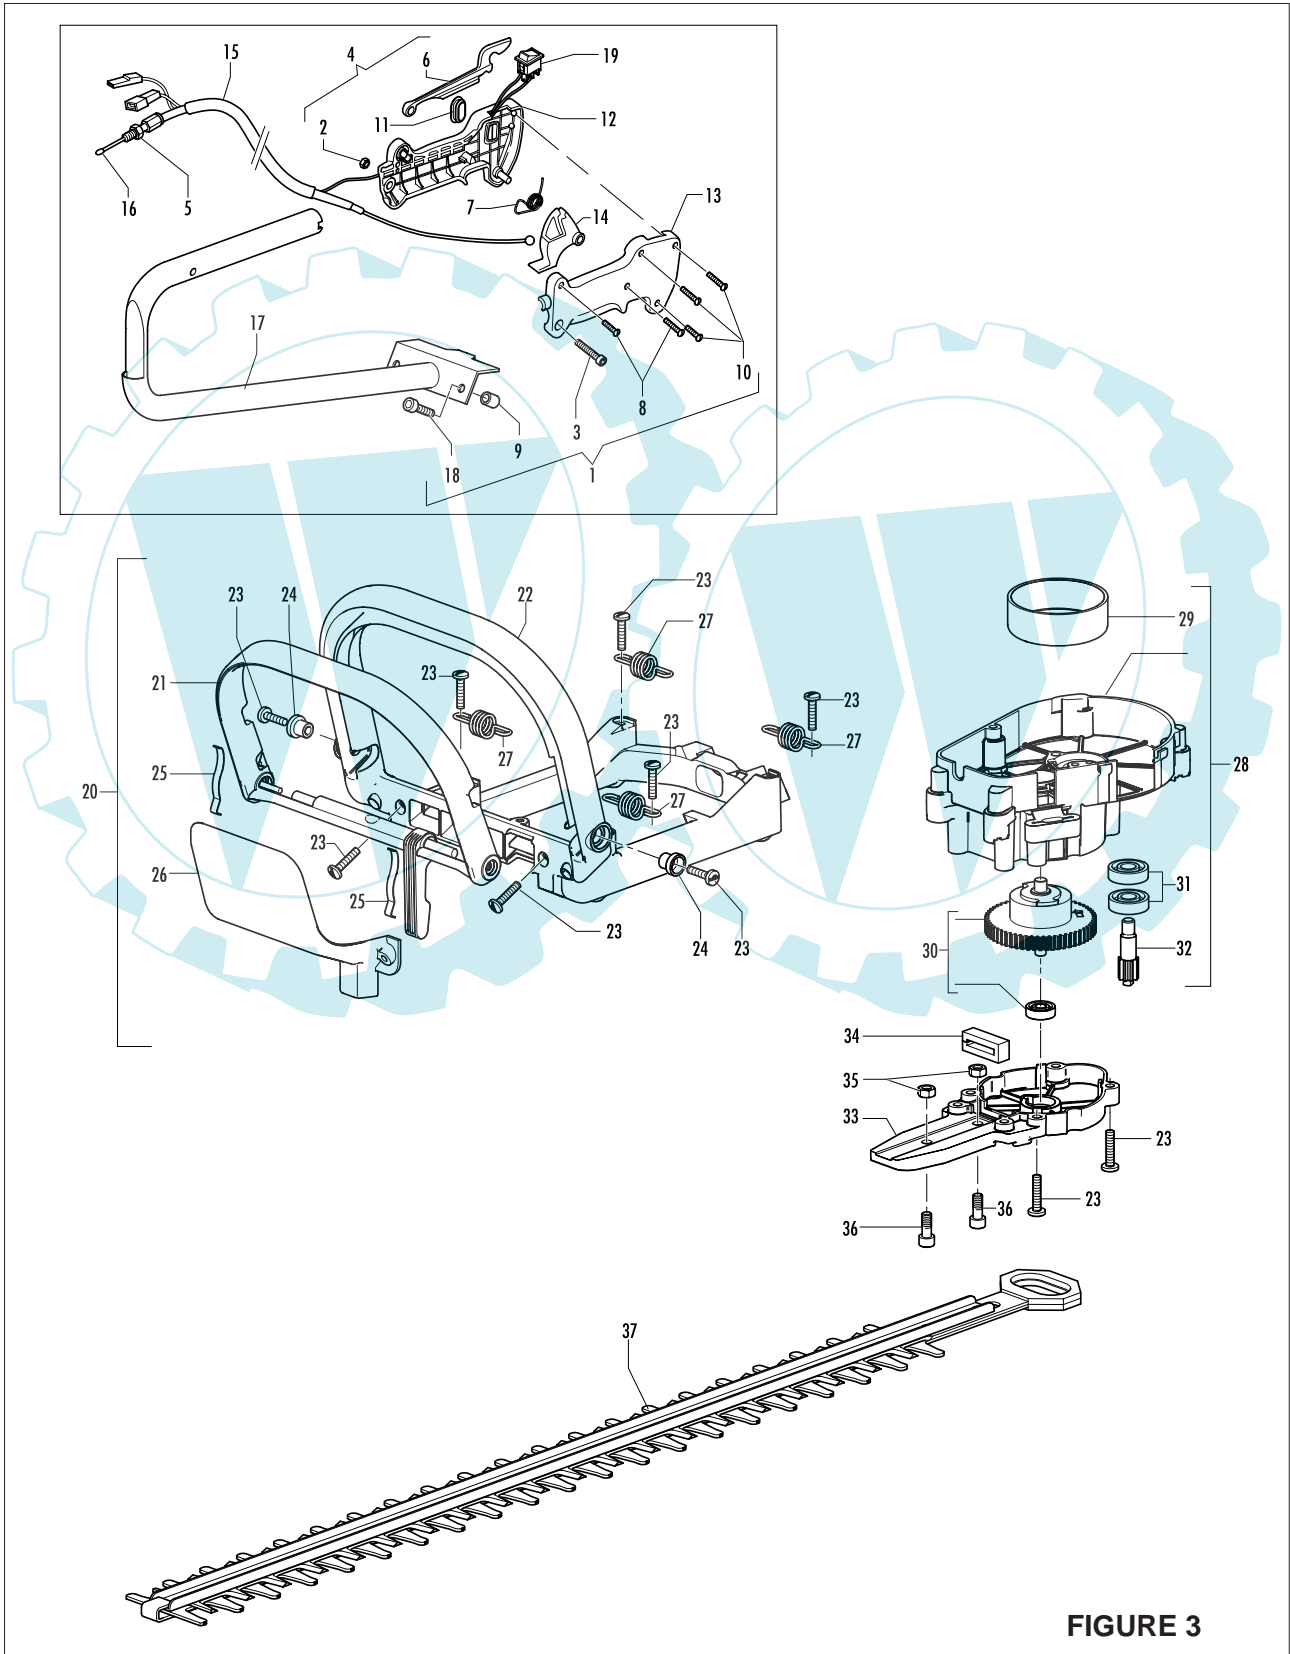

brand	PARTNER

date	MAY/03	SHEET 3/4

Model	Prefix
HG 63	01

Product number
953900407

FIGURE 3